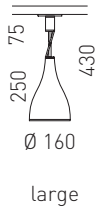

One Eighty Ceiling Track