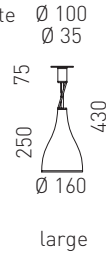

Design Yaacov Kaufman

Material aluminium brushed or lacquered white, rotation and tilt hinge as well as decorative rings nickel-plated steel

Bulbs 60W/E14 or 150W/E27 halogen bulb

Light forward beam, shielded to the sides

Control if halogen or incandescent bulbs used possible by means of external dimmer

Other features suspension luminaire with conical canopy features infinite height-adjustment facility

One Eighty Wall

One Eighty Ceiling