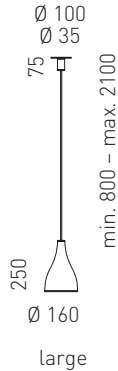

One Eighty Suspension