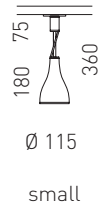

One Eighty Ceiling Track