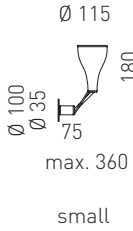

Design Yaacov Kaufman

Material aluminium brushed or lacquered white, rotation and tilt hinge as well as decorative rings nickel-plated steel

Bulbs 60W/E14 or 150W/E27 halogen bulb

Light forward beam, shielded to the sides

Control if halogen or incandescent bulbs used possible by means of external dimmer

Other features suspension luminaire with conical canopy features infinite height-adjustment facility

One Eighty Wall

One Eighty Ceiling