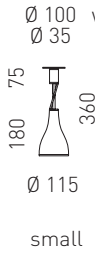

One Eighty Ceiling