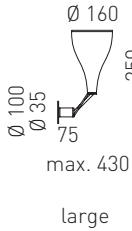

Control if halogen or incandescent bulbs used possible by means of external dimmer

Other features suspension luminaire with conical canopy features infinite height-adjustment facility

One Eighty Wall

One Eighty Ceiling