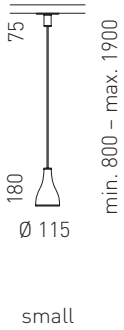

One Eighty Suspension Track