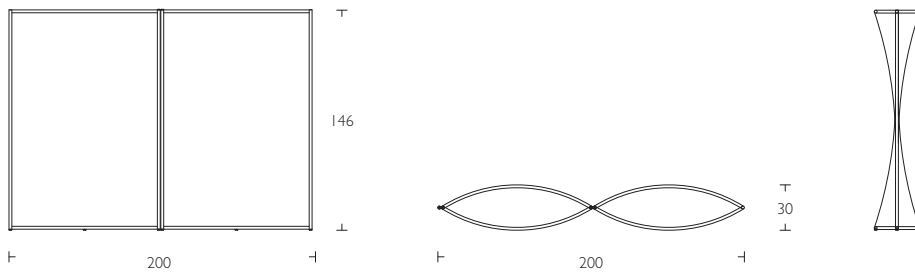

Spinnaker
Room divider
by Beat Karrer

Spinnaker Room divider

S Fristående avskärmningssystem - kan kopplas ihop till obegränsad längd, minst 2 st. för stabilitet. Stomme: förzinkad rörkonstruktion med kopplingsbeslag i krom och ställfötter i svart ABS. Tyg i tre olika varianter; svart transparent polyesternät, vit ljudabsorberande 3D Mesh polyester eller möbeltyg med minst 150cm bredd.

En Free standing room divider with unlimited connection possibilities; a minimum of two for stability. Frame: zincked pipe construction with chromed fittings and feet in black ABS. Fabric available in three varieties: black transparent polyester net, white sound absorbing 3D Mesh polyester fabric or furniture fabric; minimum width 150cm.

G Free standing room divider with unlimited connection possibilities; a minimum of two for stability. Frame: zincked pipe construction with chromed fittings and feet in black ABS. Fabric available in three varieties: black transparent polyester net, white sound absorbing 3D Mesh polyester fabric or furniture fabric; minimum width 150cm.