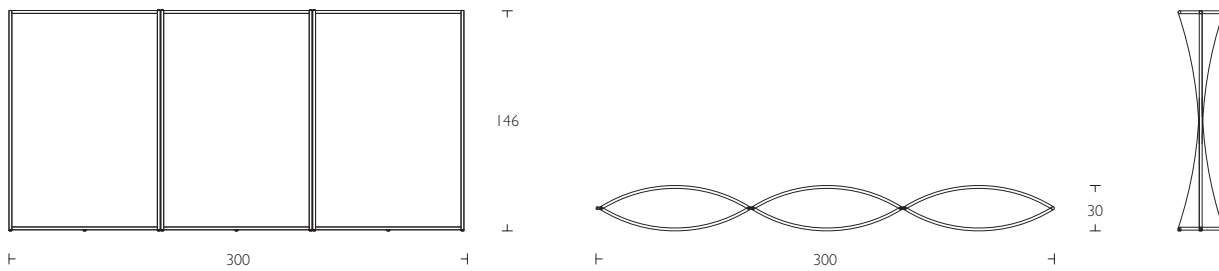

Spinnaker
Room divider
by Beat Karrer

Spinnaker Room divider

S Fristående avskärmningssystem - kan kopplas ihop till obegränsad längd, minst 2 st. för stabilitet. Stomme: förzinkad rörkonstruktion med kopplingsbeslag i krom och ställfötter i svart ABS. Tyg i tre olika varianter; svart transparent polyesternät, vit ljudabsorberande 3D Mesh polyester eller möbeltyg med minst 150cm bredd.

En Free standing room divider with unlimited connection possibilities; a minimum of two for stability. Frame: zincked pipe construction with chromed fittings and feet in black ABS. Fabric available in three varieties: black transparent polyester net, white sound absorbing 3D Mesh polyester fabric or furniture fabric; minimum width 150cm.

G Free standing room divider with unlimited connection possibilities; a minimum of two for stability. Frame: zincked pipe construction with chromed fittings and feet in black ABS. Fabric available in three varieties: black transparent polyester net, white sound absorbing 3D Mesh polyester fabric or furniture fabric; minimum width 150cm.