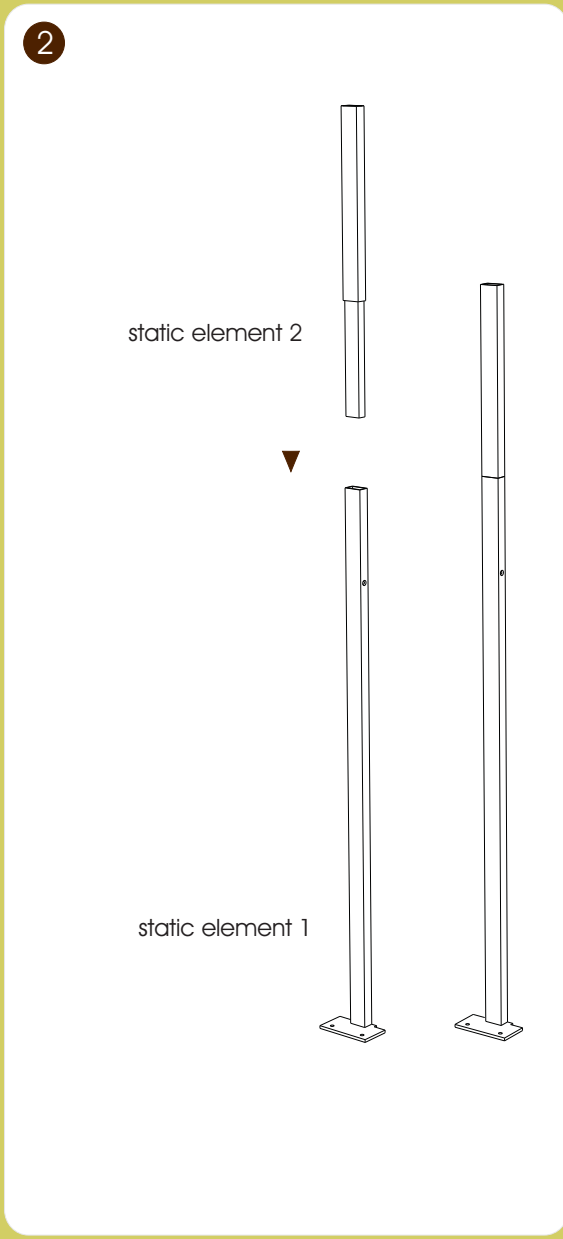

the static element is required for more than two elements in height

maximum height 4 pieces

GARDENWALL

Design by Gordon Tait

GARDENWALL

Design by Gordon Tait