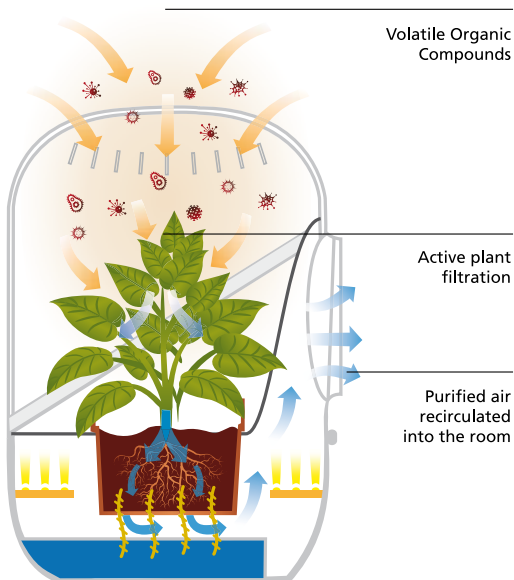

## a plant-based air purifier

Plants are nature's air filtration system for the earth. Andrea's award-winning technology rapidly and efficiently removes airborne toxins.

**ANDREA** is an award-winning new air cleaner engineered to significantly improve the air filtration capacity of natural plants.

This living filter accelerates room pollutants through the active infrastructure system of a plant to continuously clean and oxygenate the rooms in your home. It employs active plant, water and soil filtration to provide a multistage system that cleanses from the air harmful toxins that can irritate and harm your lungs.

**ANDREA** naturally purifies air by drawing it with a whisper-quiet fan and propelling it through the leaves and root system of a plant, then out through water and soil filtration and back into the room environment.

- Absorbs and metabolizes noxious chemical pollutants
- Eliminates harmful Volatile Organic Compounds from the air
- Can be used with any household plant (sold separately)
- Ozone-free operation
- Low power consumption
- No replaceable filters