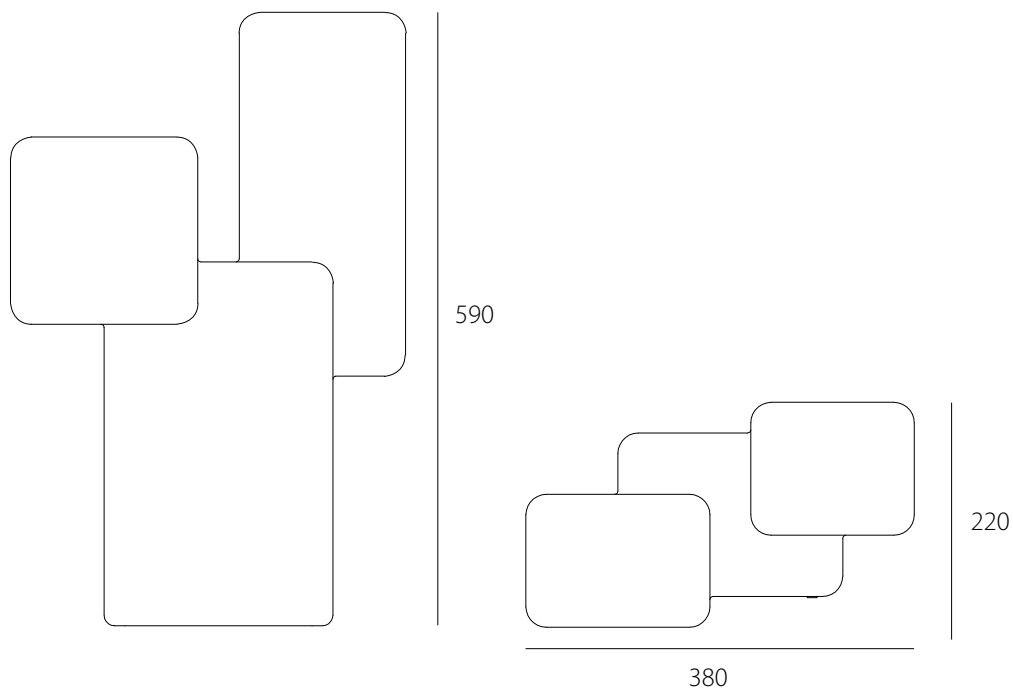

KUBO

Table lamp (2009)

The latest member of Eero Aarnio's figurative lamp family consists of three cubes of different sizes. This decorative design lamp looks good either on the floor, table or a wide window sill. The light takes two energy saving light bulbs.

Colour: white

Material: UV shielded polythene

2xE27

Eero Aarnio

Interior architect, professor h.c. (b. 1932)

The Finnish designer Eero Aarnio is one of the great innovators of modern furniture design. Playfully simple shapes and forms, brilliant materials and fresh colours have characterised his design ever since his very first furniture classics in the 1960s. Aarnio designs trendy and new decorative interior objects, furniture, lighting and textiles every year.