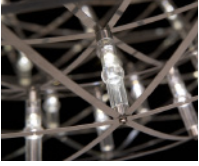

m o o o i[®]

Raimond R43/R61/R89

Based on pure mathematics the beauty of light has been re-defined; staring into the universe is now possible, also during cloudy nights.

Designer	design by Raimond Puts, realisation by Ox-ID
Year of design	2006
Material	Stainless steel and PMMA
Additional	

Detailing

The intricate spheres of Raimond transport the electrical current. The LED terminals then join these paths to create an atmospheric ambiance. The transparent lenses are specially detailed to spread warm white light in every direction.