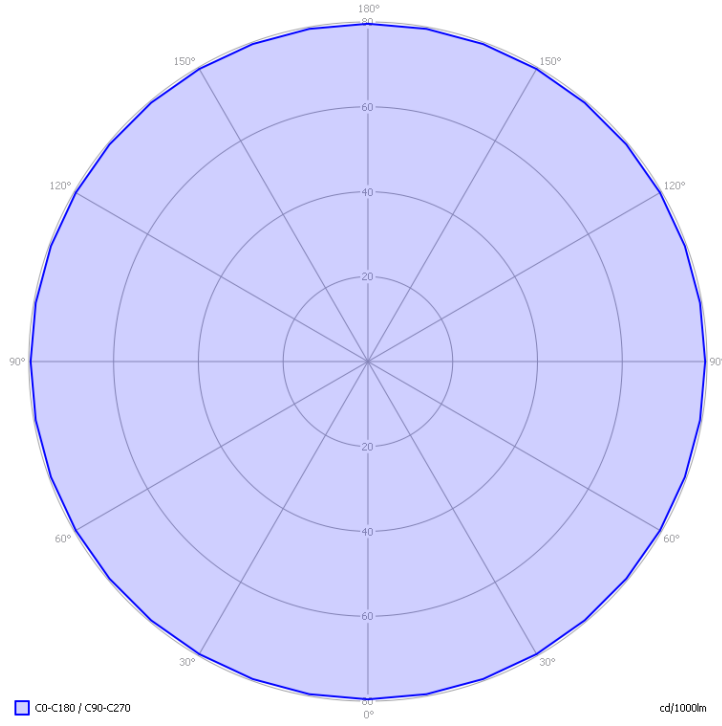

R89: 252, power consumption 41W (16lm/W)

Colour temperature (degrees Kelvin, K)

2700K (warm white, comparable to incandescent)

Colour rendering index

CRI_Ra 71, colour rendering group 2

Luminous flux (Lumen, lm)

Stainless steel canopy

Power supply included in canopy

ELUMDAT files are available at the Moooi download

Radiation diagram

This diagram shows the luminous intensity of the luminary, it emits light in all directions equally.