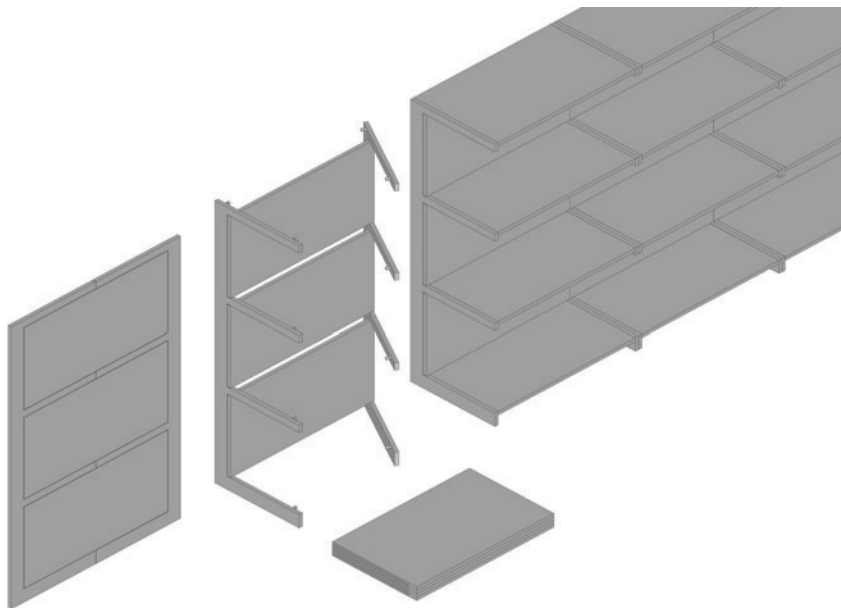

Colours (Can differ from real samples)